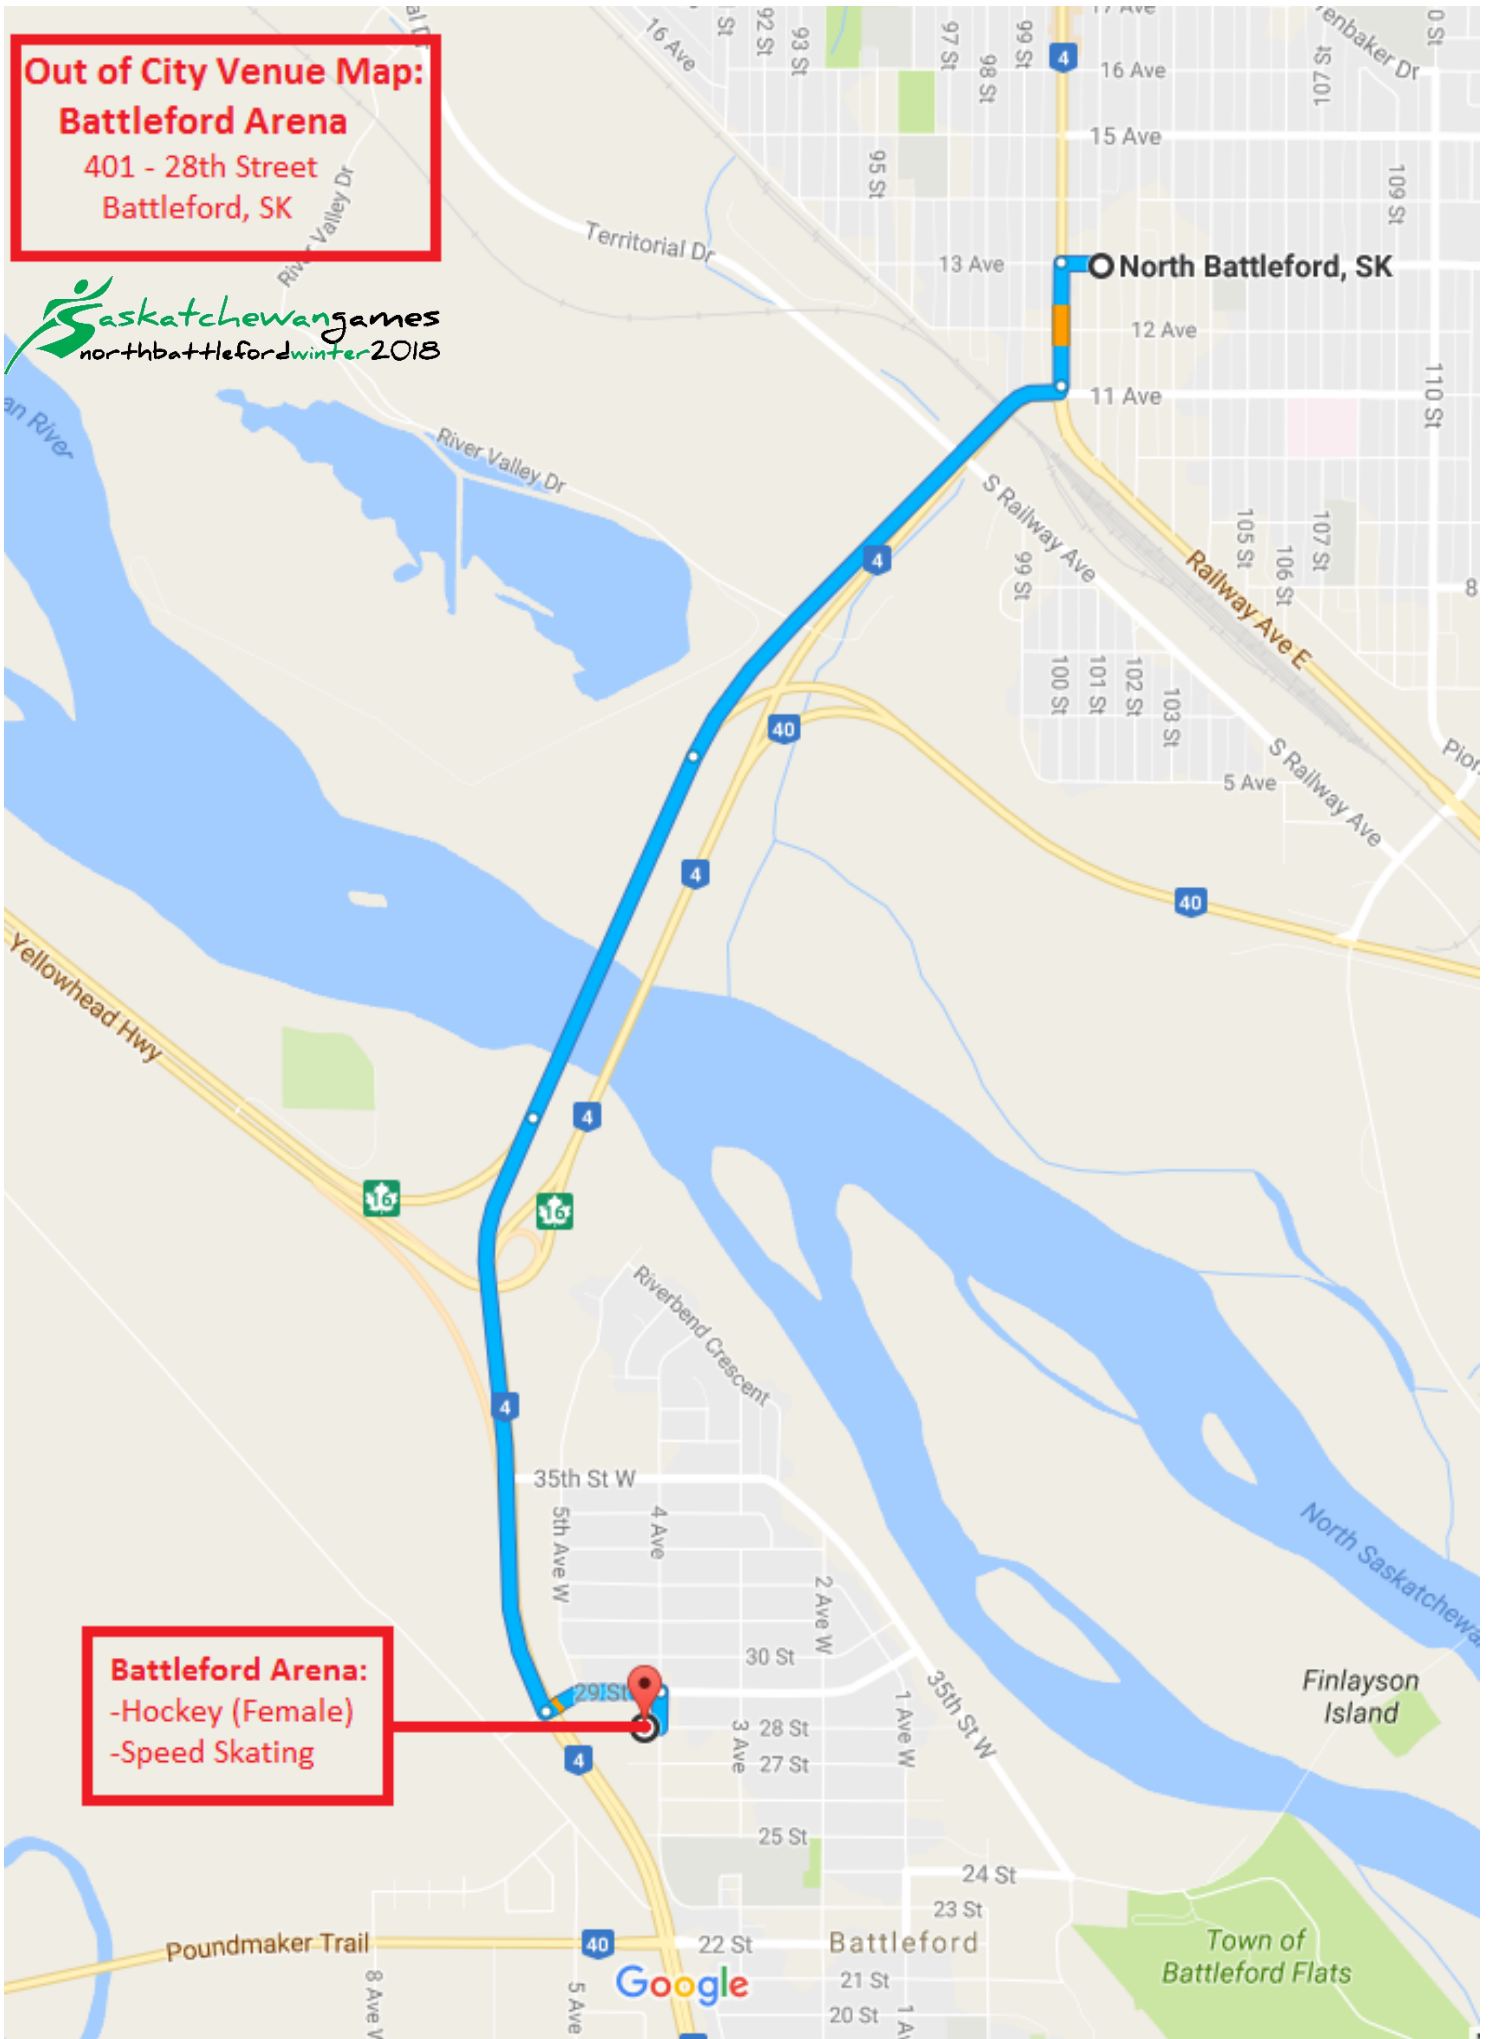

Out of City Venue Map:

Battleford Arena

401 - 28th Street
Battleford, SK

North Battleford, SK

Battleford Arena:
-Hockey (Female)
-Speed Skating